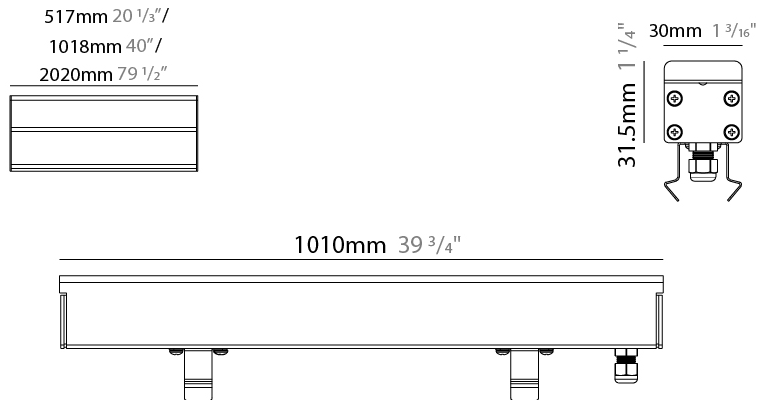

RANGER 30 RECESSED

E12I0031-RGBW

base number

1. To build a product code in our configurator select the specify button on the base model # product page
2. To build a manual product code on this datasheet choose from the options listed below in blue font and add the suffix to the base model #

GENERAL

Series: Ranger 30
Brand: Unonovesette
Division: Exterior
Mounting Type: Recessed
Mounting Location: In-Ground
Subcategory: Drive Over

PHYSICAL

Shape: Rectangle
Length (mm): 1010
Length (in): 39 3/4
Width (mm): 30
Width (in): 1 1/4
Height (mm): 31.5
Height (in): 1 1/4
Light Distribution: Direct
Weight (kg): 0.56
Weight (lbs): 2.45
Load Resistance (kg): 5000
Load Resistance (lbs): 11023
Fixture Finish: Opal White
Fixture Material: Extruded PMMA with Opal
Cable Details: IP67 300mm Cable

ELECTRICAL

Lamp Type: LED
Input Wattage (W): 23
Dimming: DMX
Control Gear: DMX
Driver Included: No
Driver Location: Remote
Driver Type: Constant Voltage - Universal
Driver Class: Class 2
Input Voltage (V): 120 - 277
Output Voltage (V): 24

LED

Color Temperature (°K): RGBW
CRI: >90 CRI
Lamp Life (hrs): 100000
Special LEDs offerings: RGBW

OPTICAL

Optic°: 150
Beam Angle: Diffused
Adjustability: Fixed

RATINGS AND CERTIFICATIONS

Certified By: Certified for North American Standards
IP rating: IP67
IK Rating: IK10

PROJECT	
TYPE	
SPECIFIER	
QUANTITY	
DATE